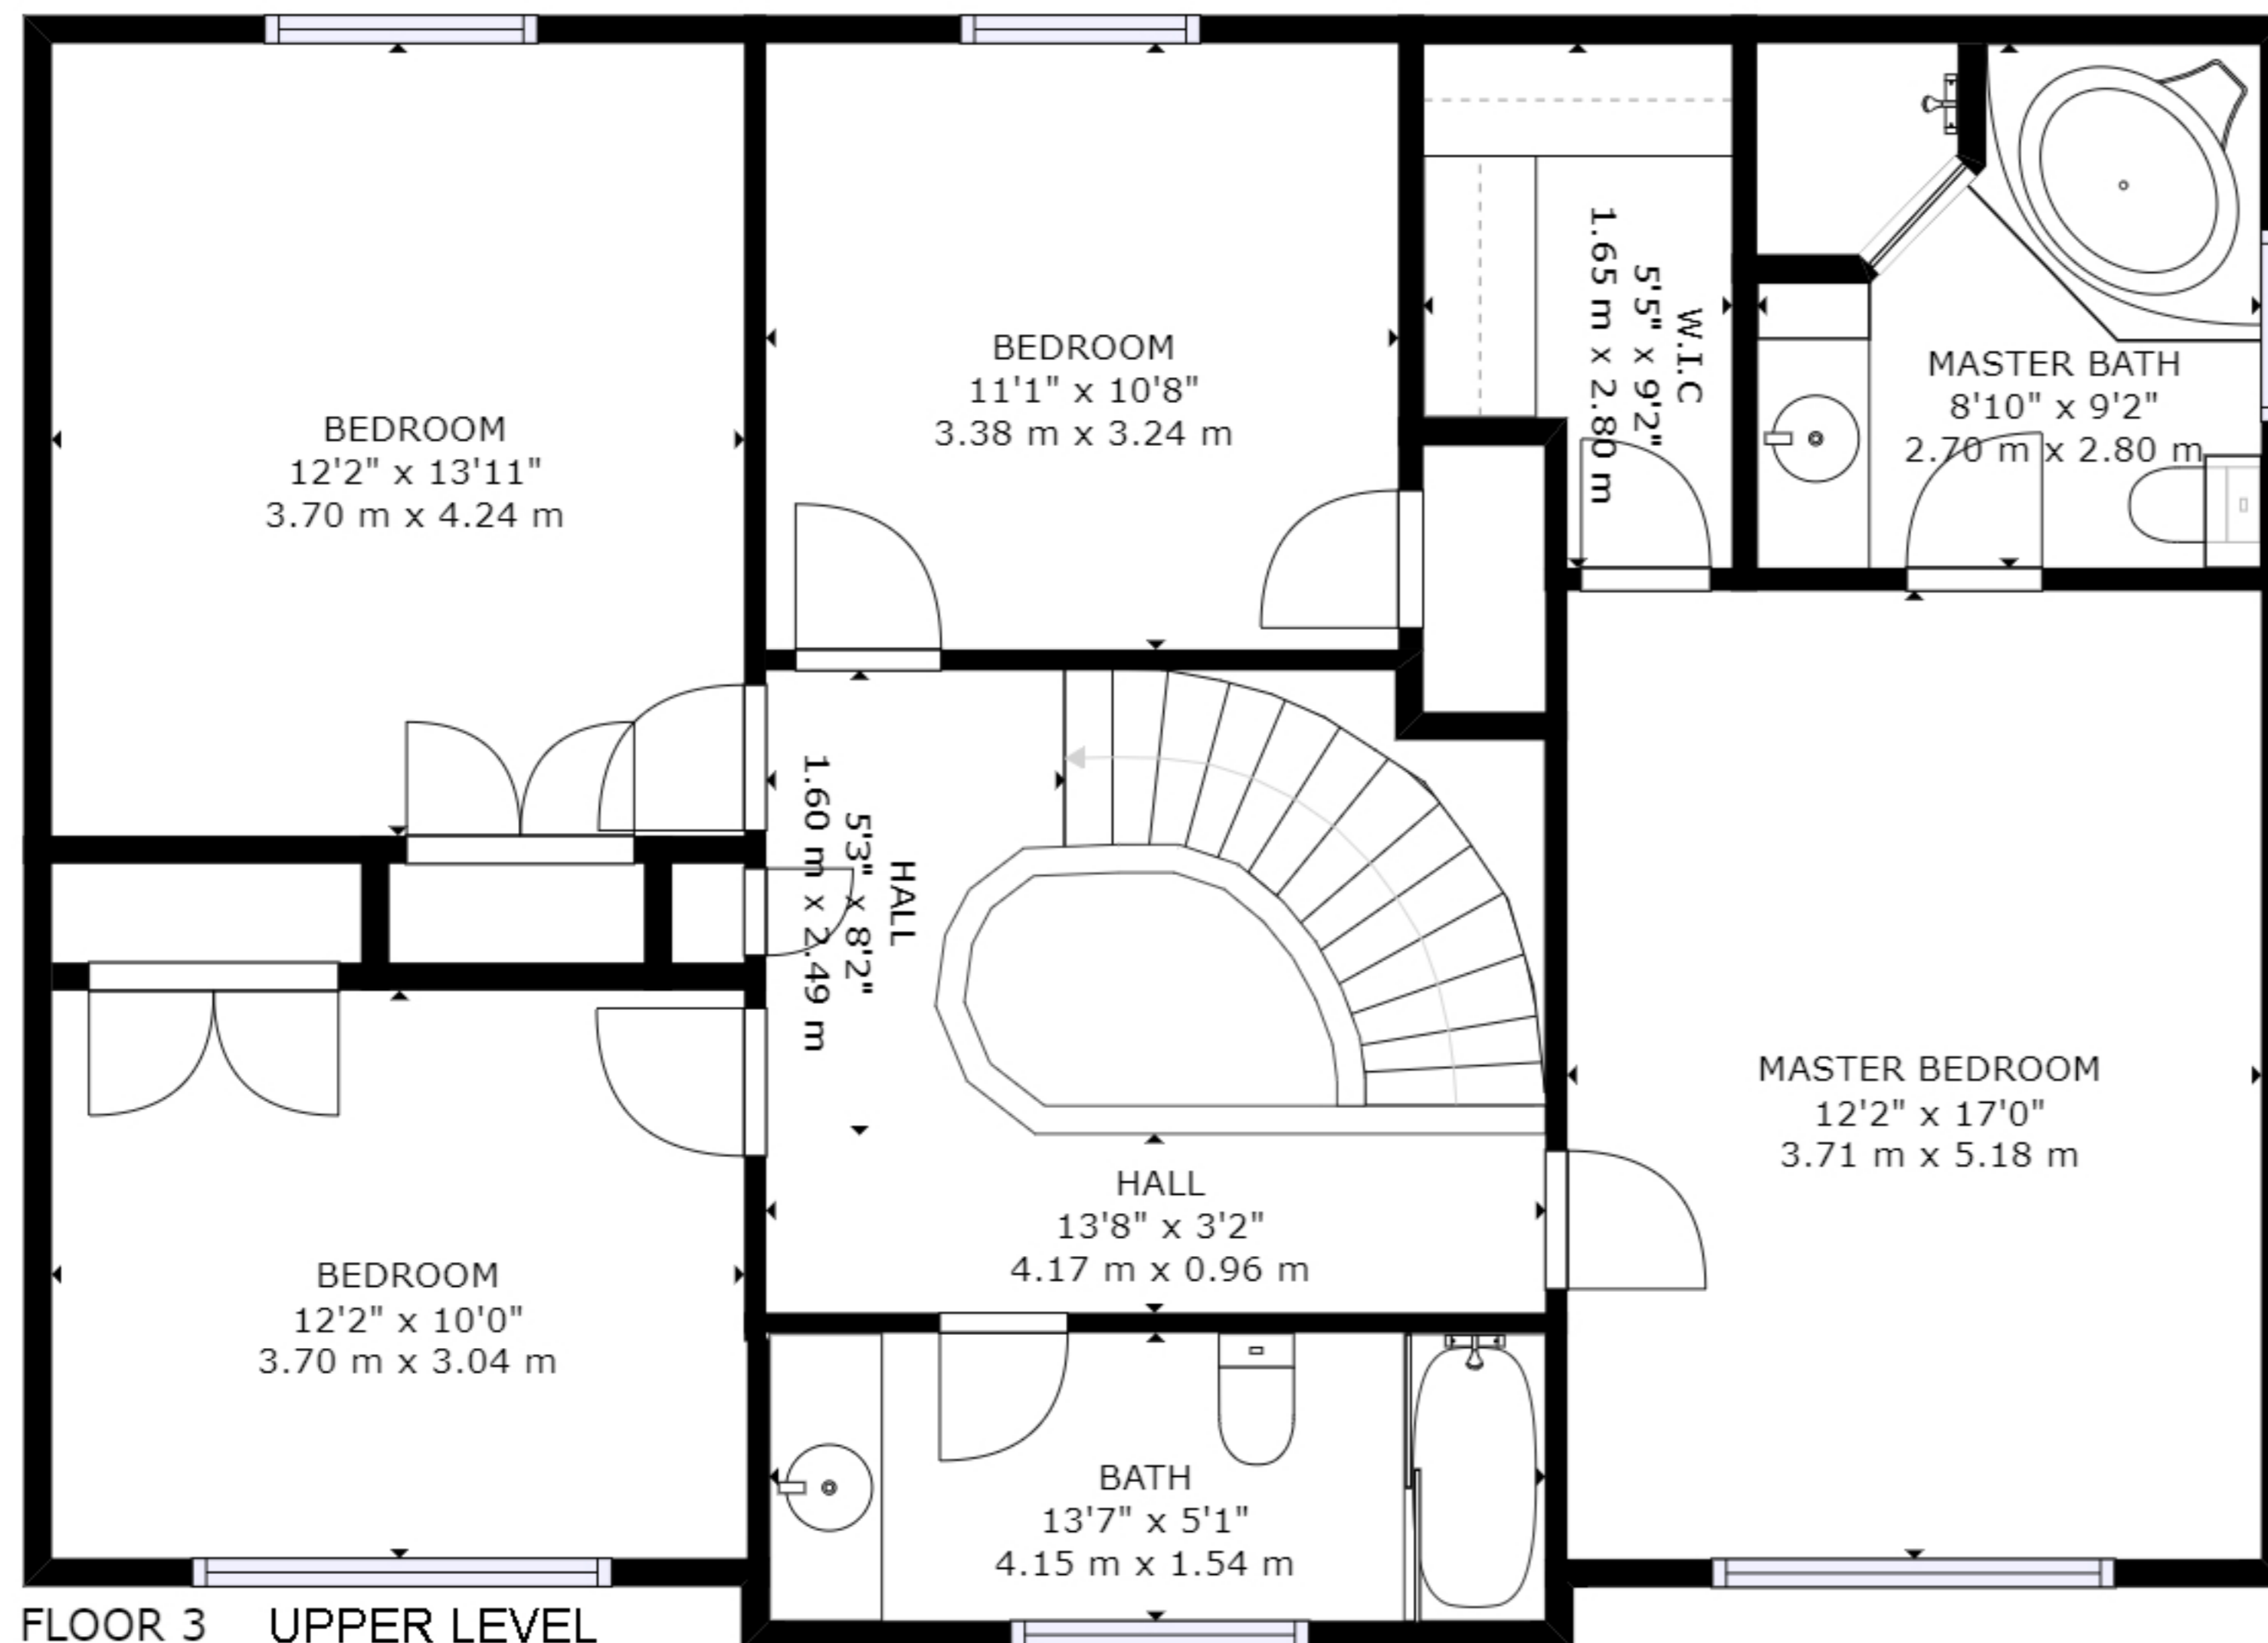

FLOOR 1 LOWER LEVEL

FLOOR 2 MAIN LEVEL

FLOOR 3 UPPER LEVEL

67 Eldridge Place

GROSS INTERNAL AREA
 FLOOR 1: 1004 sq ft, 93 m², FLOOR 2: 1028 sq ft, 96 m²
 FLOOR 3: 1023 sq ft, 95 m²
 TOTAL: 3055 sq ft, 284 m²
 SIZES AND DIMENSIONS ARE APPROXIMATE, ACTUAL MAY VARY.