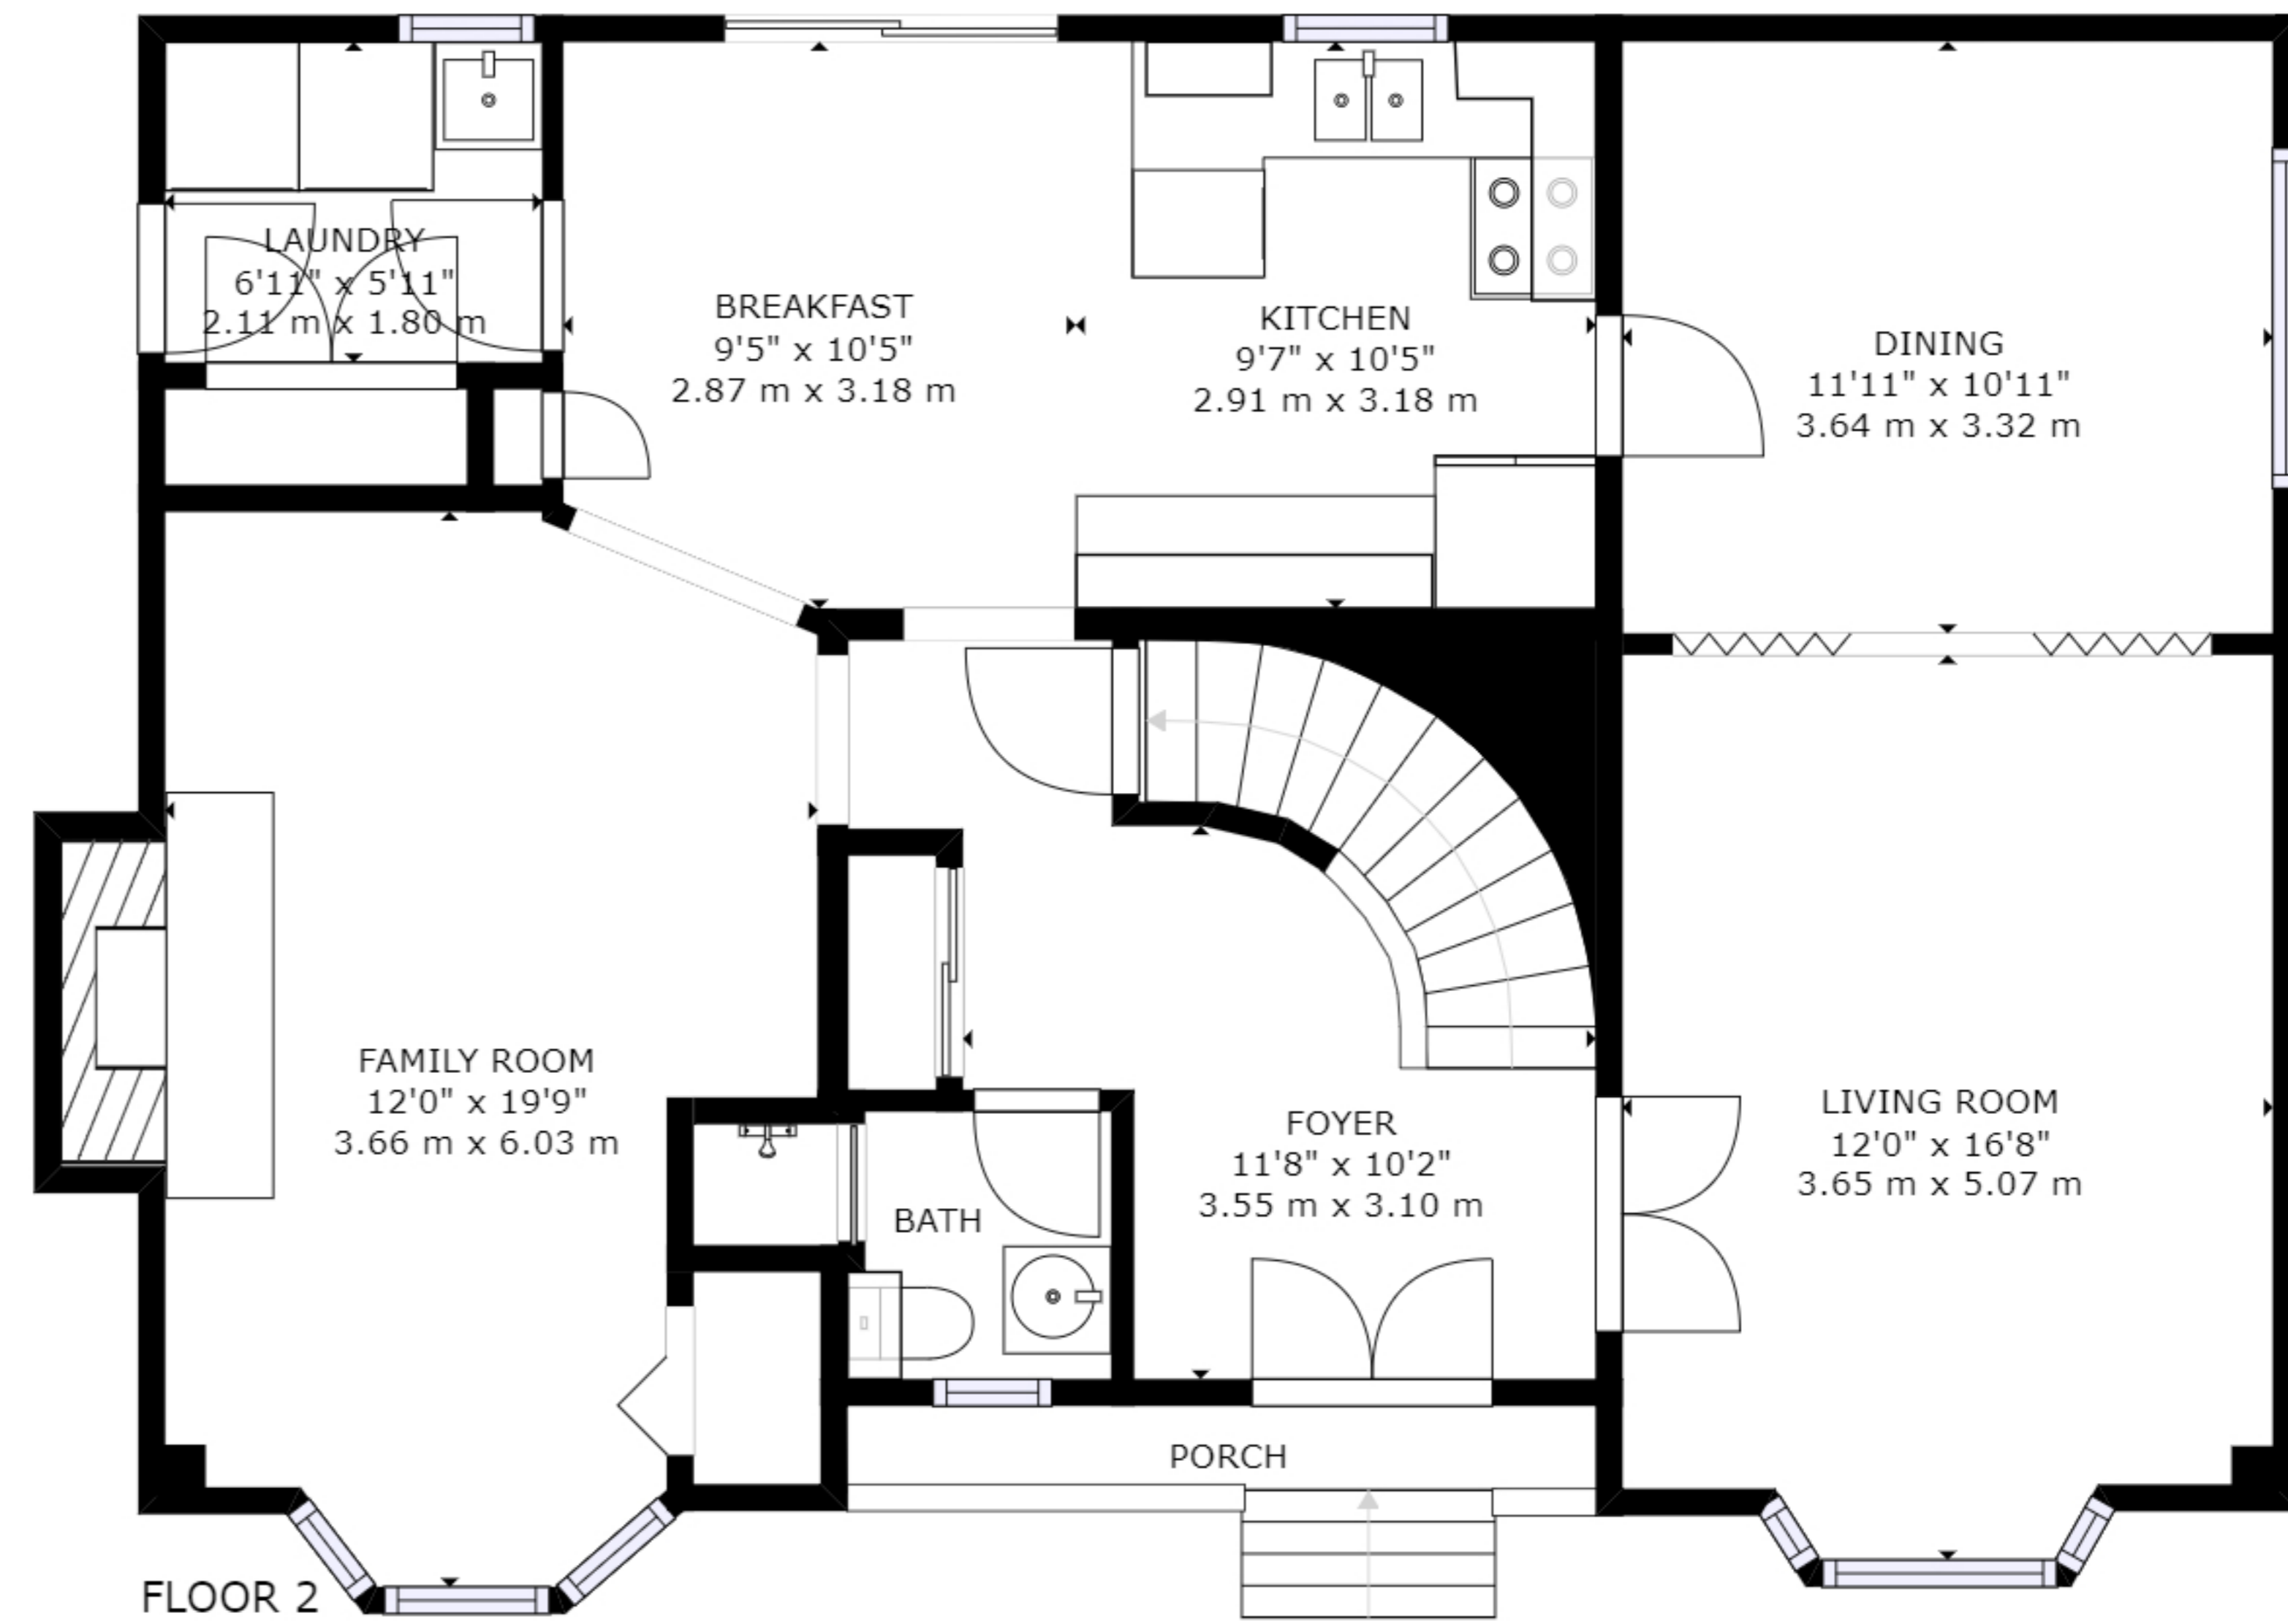

FLOOR 1 LOWER LEVEL

FLOOR 2 MAIN LEVEL

FLOOR 3 UPPER LEVEL

67 Eldridge Place

GROSS INTERNAL AREA
 FLOOR 1: 1004 sq ft, 93 m², FLOOR 2: 1028 sq ft, 96 m²
 FLOOR 3: 1023 sq ft, 95 m²
 TOTAL: 3055 sq ft, 284 m²
 SIZES AND DIMENSIONS ARE APPROXIMATE, ACTUAL MAY VARY.